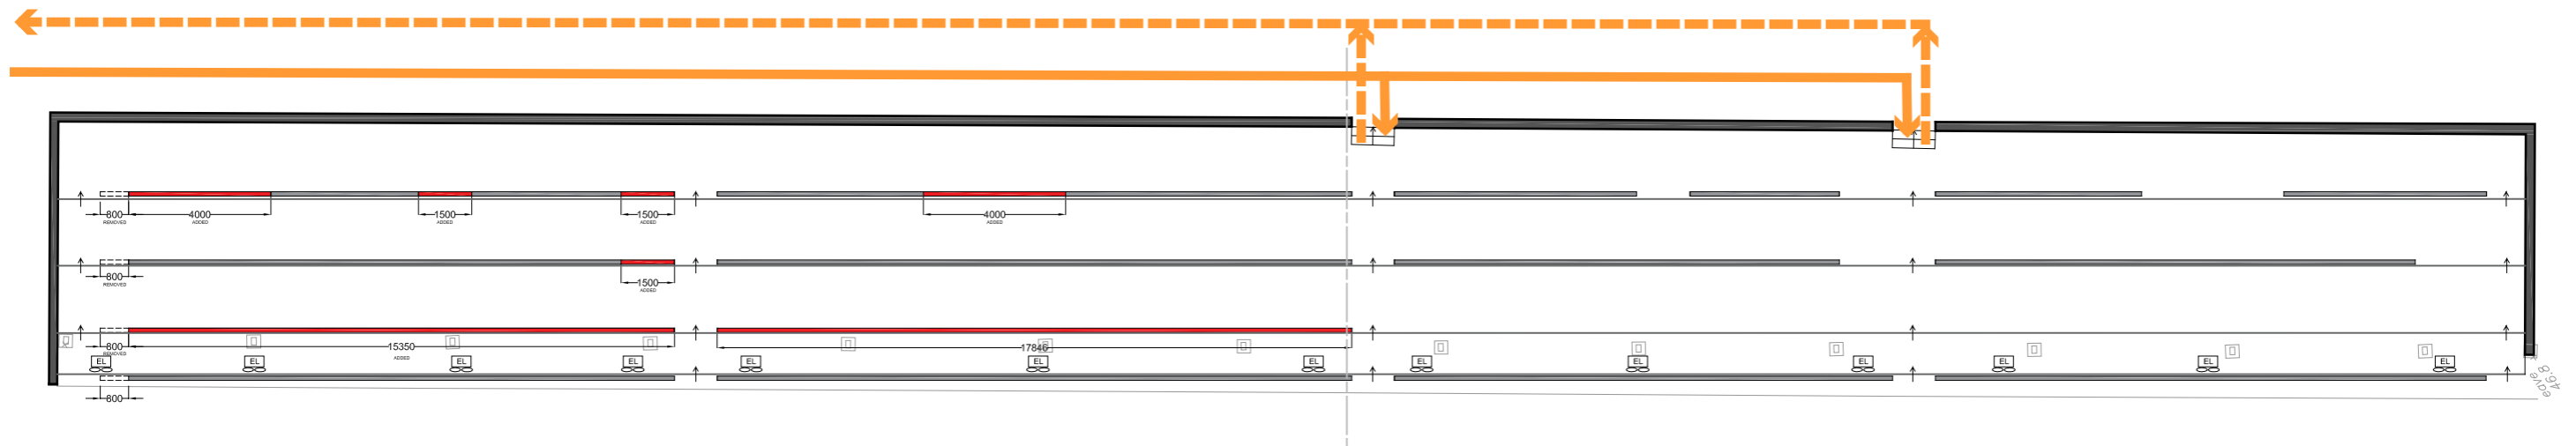

Dover Stand

Normal Capacity for Home Supporters = 1086
Normal Capacity for Away Supporters = 1081
Total Capacity = 2167

New Social Distancing Capacity for Home Supporters = 243
New Social Distancing Capacity for Away Supporters = 230
With No Away Supporters Total for Stand = 462

Please Note

The area from the stand to the pitch side barrier has been discounted from the calculations to allow it to be used for the movement of spectators.

Please keep to social distancing whilst inside the stand.

Access

Access via away end gate 8
Turnstiles 1 and 3 only
Follow route at rear of Dover stand

Egress

Egress via route at rear of Dover stand
Exit via away end gate 9