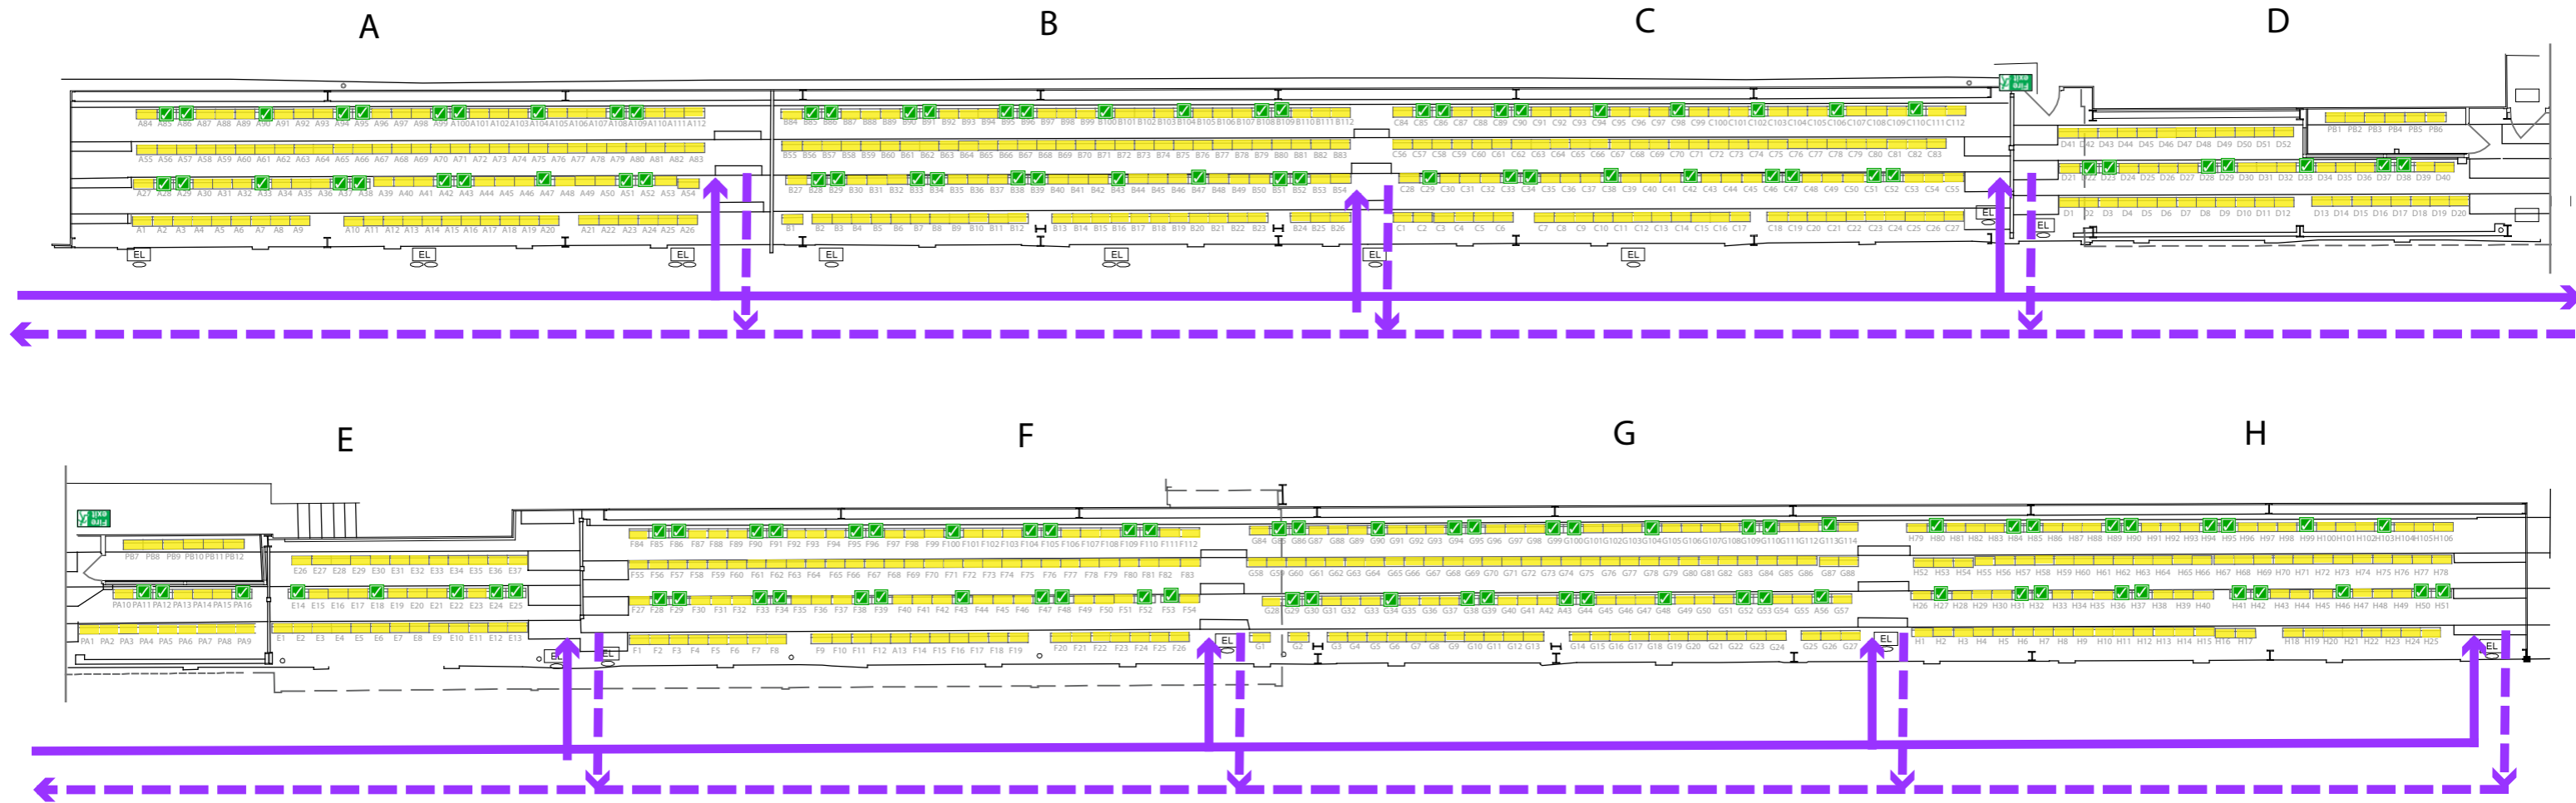

Main Stand

Normal Capacity = 798 Including 12 Press

New Social Distancing Capacity = 136

Access

Access via main gates using turnstiles 4, 6 or 8
 Follow route around pitch at front of River End stand
 Access stand according to seating area

Egress

Leave stand via same point as access
 Follow route around pitch at front of River End stand
 Exit via main gates

- Yellow - NO SEATING
- ✓ Green Tick - AVAILABLE SEATING