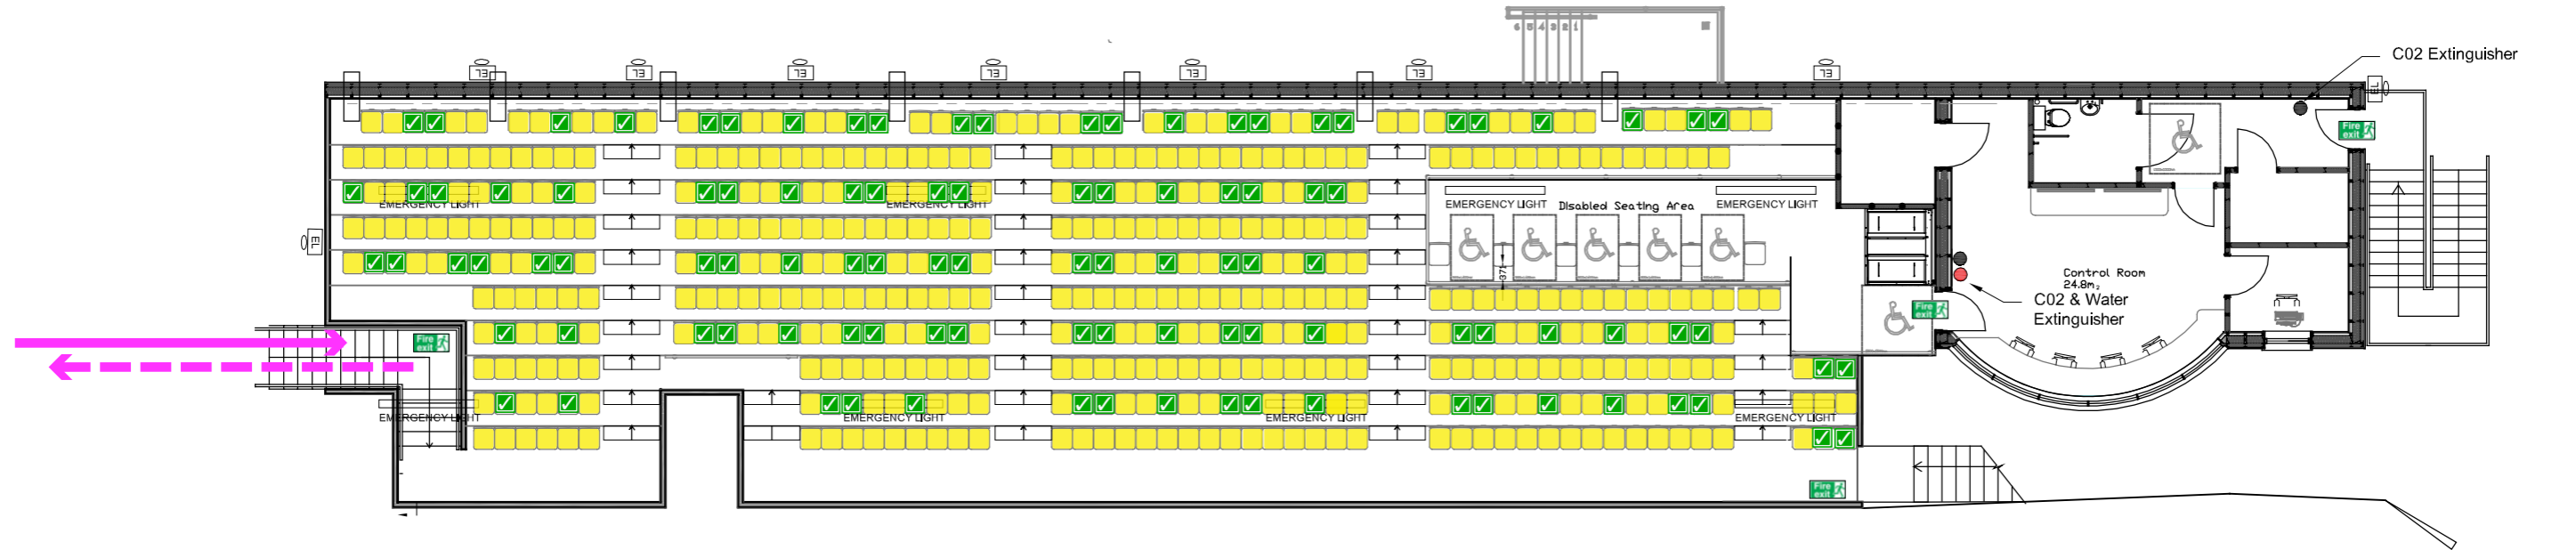

# Family Stand

Normal Capacity = 501

New Social Distancing Capacity including accessible seating = 107

-  Yellow - NO SEATING
-  Green Tick - AVAILABLE SEATING

## Access

Access via main gates  
Turnstiles 1 and 2 only  
Follow route left into stand

## Egress

Egress using same route as access  
Exit via main gates