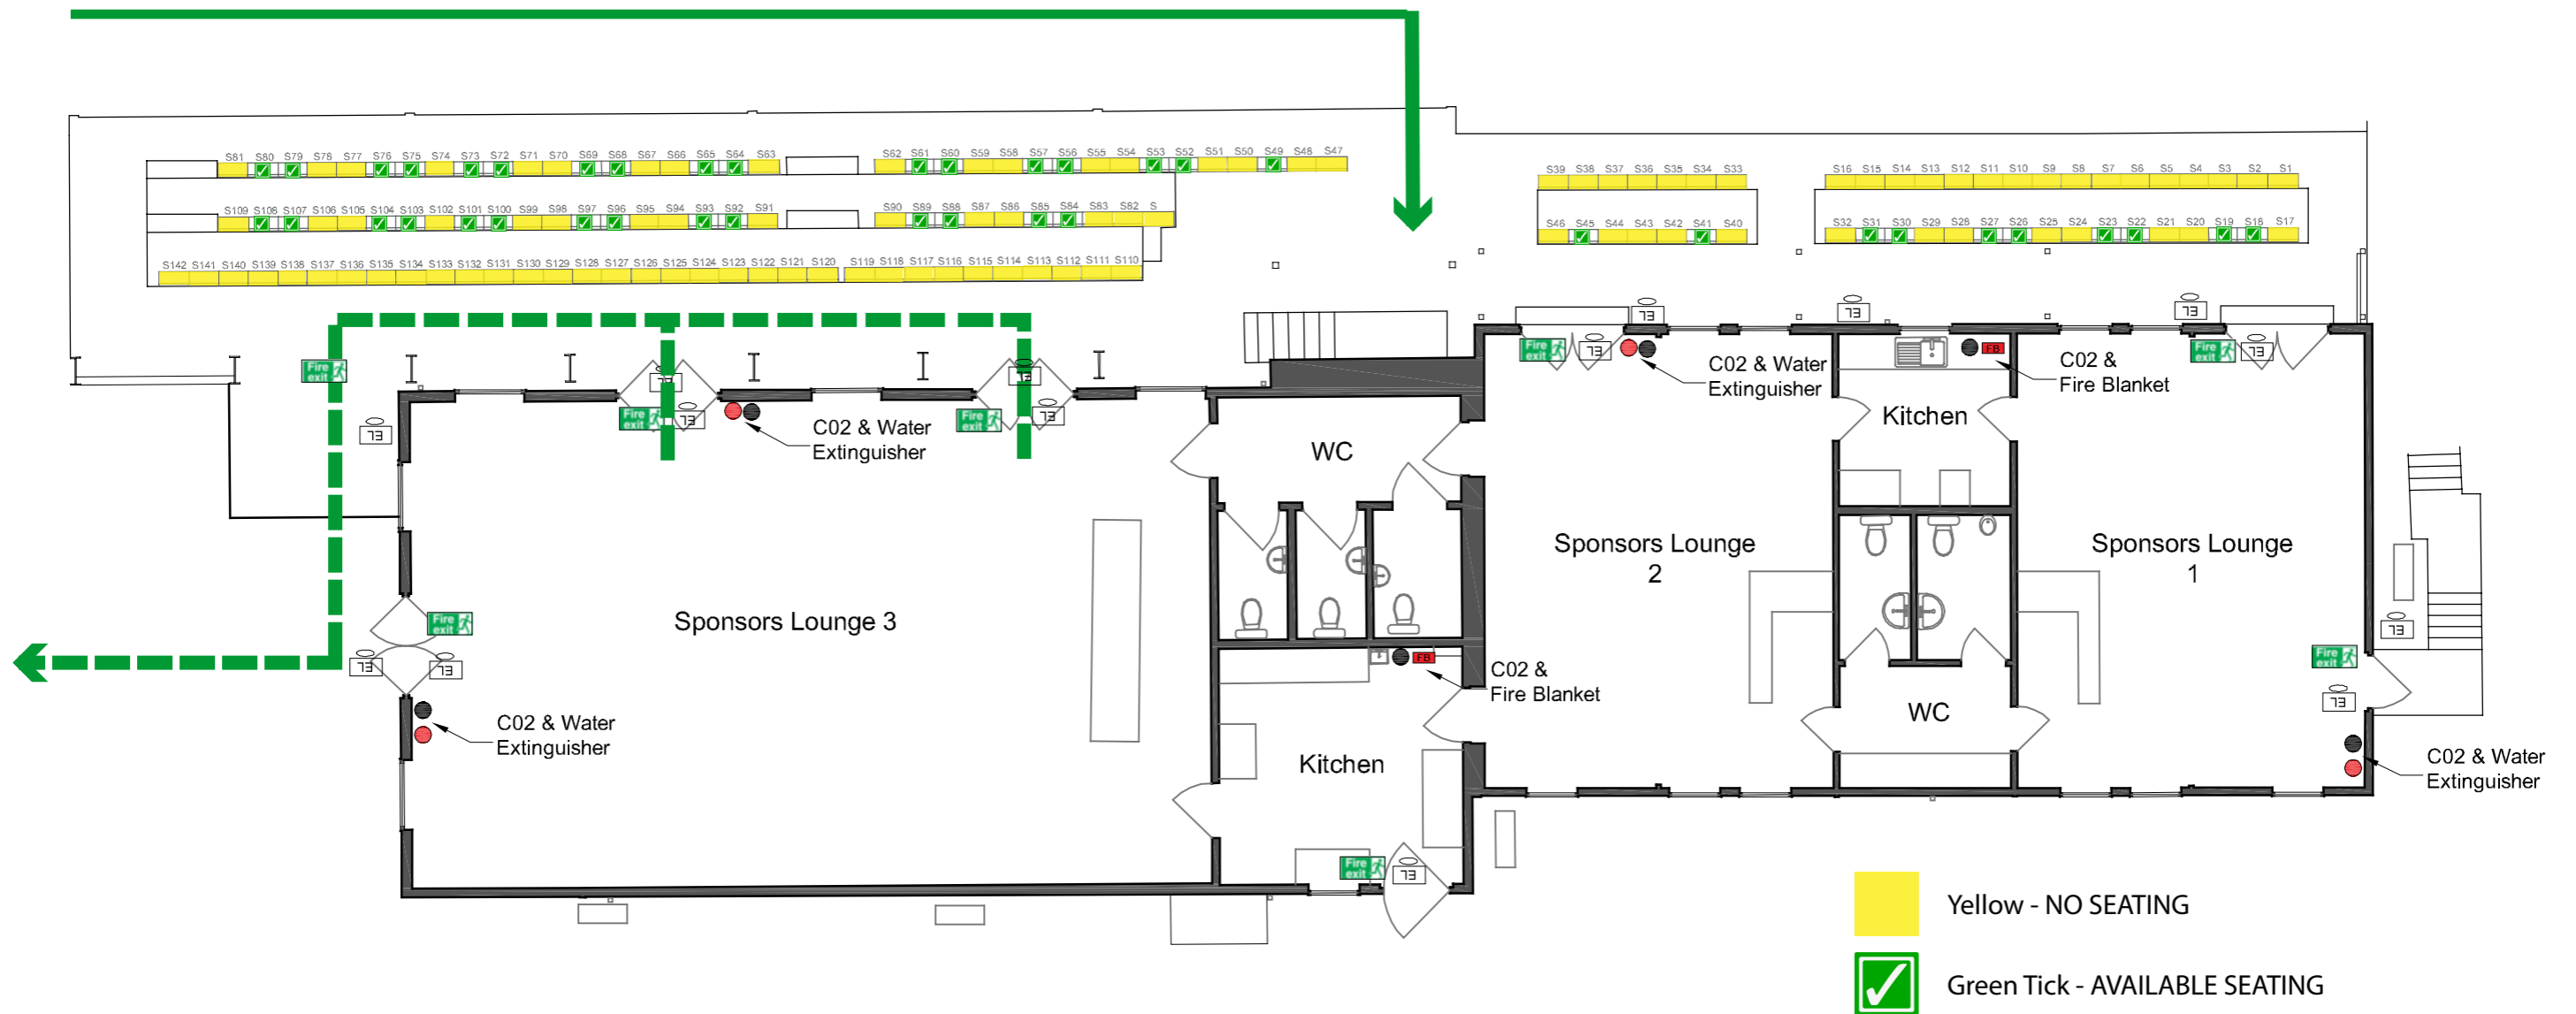

# Directors /Sponsors Suite

Normal Capacity = 143

New Social Distancing Capacity = 41

## Access

- Access via main gates using turnstiles 4, 6 or 8
- Follow route around pitch at front of River End stand
- Access seating area via main stand

## Egress

- Leave stand via exit in sponsors seating area
- Follow path ar rear of main stand and River End stand
- Continue around back of centre spot and exit via gate 2